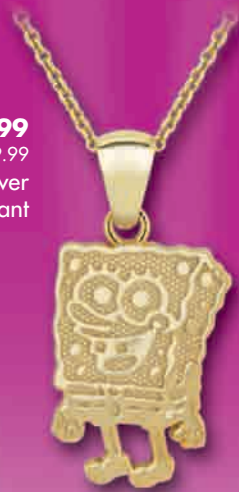

Sale $17.99
Reg $59.99
18kt Gold Over Silver
SpongeBob Pendant

**Launching our New
Disney Assortment**