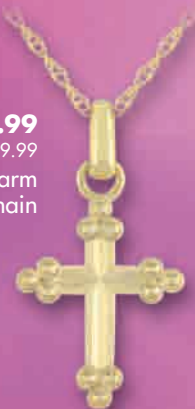

**Sale \$24.99**  
Reg. \$83.99  
Sterling Silver Mickey Mouse Pendant

**Sale \$44.99**  
Reg. \$149.99  
14kt Gold Mickey Mouse Earrings

**Sale \$26.99**  
Reg. \$89.99  
14kt Gold Pooh Bear Earrings

**Sale \$23.99**  
Reg. \$79.99  
24kt Gold Over Sterling Silver Baby Bangle

## Jewelry of Faith

**Sale \$19.99**  
Reg. \$69.99  
14kt Gold Cross Earrings

**Sale \$19.99**  
Reg. \$69.99  
14kt Gold Cubic Zirconia Angel Charm with Gold Filled Chain

**Sale \$19.99**  
Reg. \$69.99  
10kt Gold Cross Charm with Gold Filled Chain

**Sale \$26.99**  
Reg. \$89.99  
14kt Gold Cubic Zirconia Cross Earrings

**Sale \$17.99**  
Reg. \$59.99  
14kt Gold Cubic Zirconia Cross Charm with Gold Filled Chain

**Sale \$24.99**  
Reg. \$99.99  
Sterling Silver Minnie Mouse Pendant